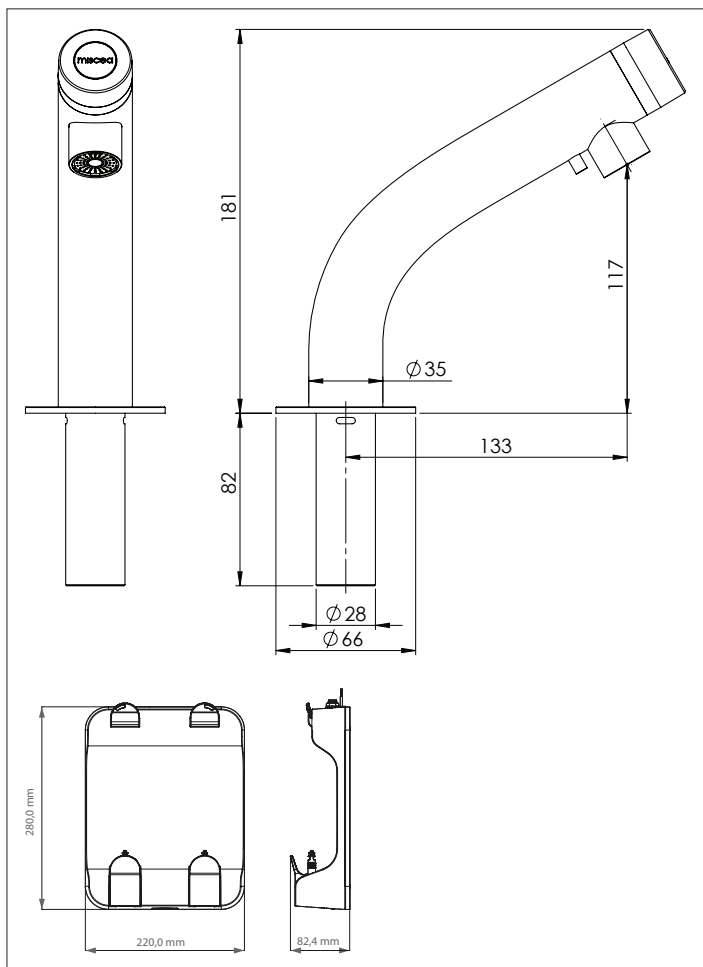

Unit: mm

1. Features
2. Standard miscea **LIGHT** faucet with integrated disinfectant dispenser - Electronic faucet with water and disinfectant option.
   - User interface made of durable Makrolon (UI)
   - Pulsing LED light on faucet indicates system is ready for use
   - Automatic flushing for prevention of waterborne bacteria. Cycles completely adjustable via the miscea remote control (sold separately).
   - Electronics and solenoid valve designed into faucet
   - Waterbox not required due to compact design

1. Scope of delivery
2. Standard miscea **LIGHT** faucet with water and disinfectant dispenser.
   - Soapbox component for use with pouch refills
   - 2 x 1L miscea Disinfectant
   - System must be used with 2 pouches
   - 1 x 84 cm stainless steel braided hose for water connection
   - Installation kit
   - Instruction manual