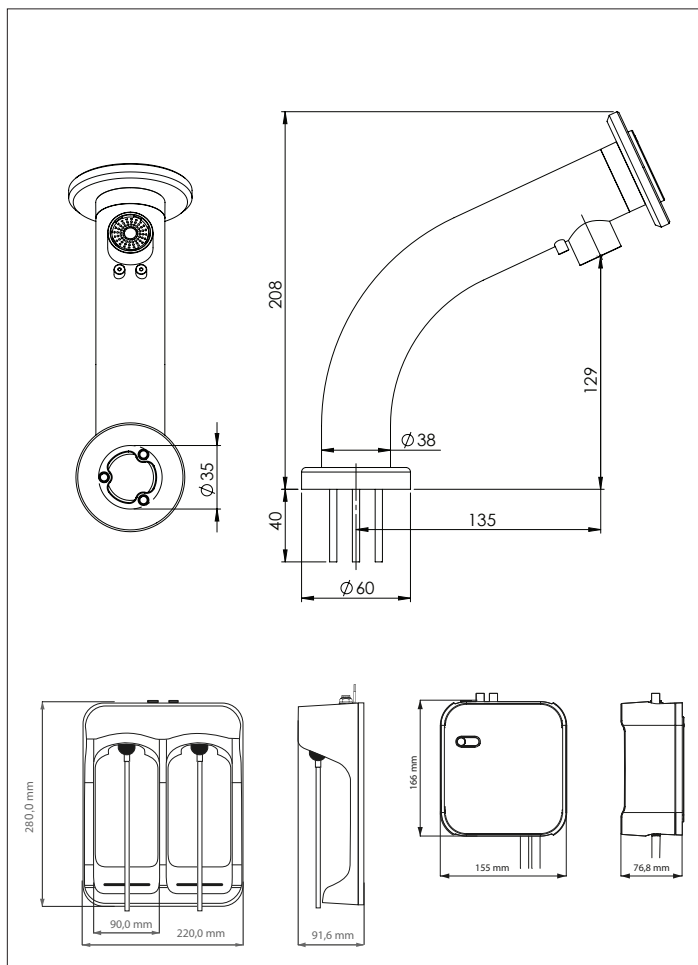

Product **miscea CLASSIC SMALL For Bottle**

Description Touch free, electronically controlled water faucet with integrated soap and disinfectant dispensers.

Mount Deck
Soapbox Type miscea Soapbox Bottle (Details on pg. 25)

Specifications
Voltage 24 V_{DC}
Input voltage 100 ~ 240 V_{AC} / 50 - 60 Hz
Operating pressure 0,5 - 8 bar
Max. water temp 70 °C
IP rating of PCB IP 55

Colour	Polished Chrome	Stainless Steel
Language display	English	English
Article no.	CCR2S2NCEN	CER2S2NCEN
	French	French
	CCR2S2NCFR	CER2S2NCFR
	German	German
	CCR2S2NCDE	CER2S2NCDE
Price €	1.195,00	1.195,00