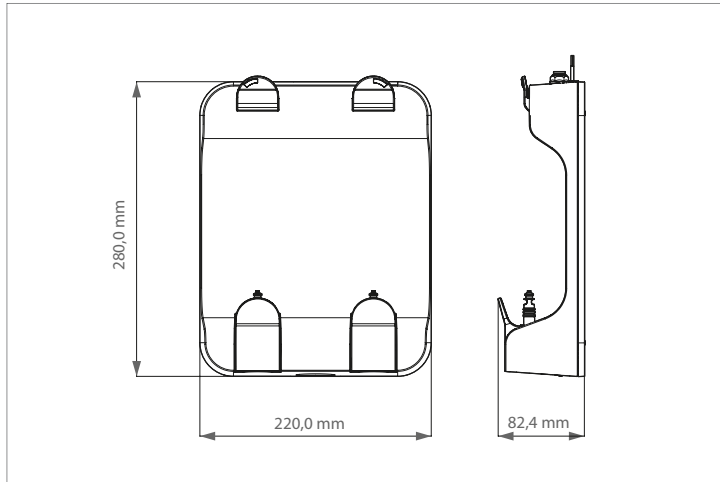

System Components