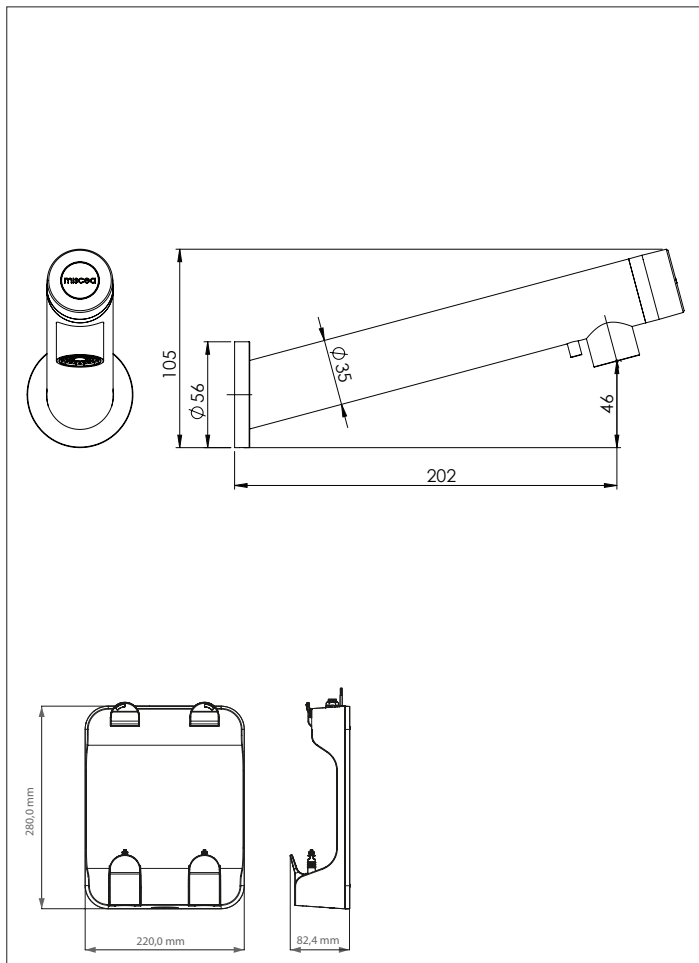

Unit: mm

1. Features
2. Standard miscia **LIGHT** faucet with integrated soap dispenser - Electronic faucet with water and soap option.
   - User interface made of durable Makrolon (UI)
   - Pulsing LED light on faucet indicates system is ready for use
   - Automatic flushing for prevention of waterborne bacteria. Cycles completely adjustable via the miscia remote control (sold separately).
   - Electronics and solenoid valve designed into faucet
   - Waterbox not required due to compact design

1. Scope of delivery
2. Standard miscia **LIGHT** faucet with water and soap dispenser
   - Soapbox component for use with pouch refills
   - System must be used with 2 pouches
   - 2 x 1L miscia Handwash soap
   - 1 x 84 cm stainless steel braided hose for water connection
   - Installation kit
   - Instruction manual