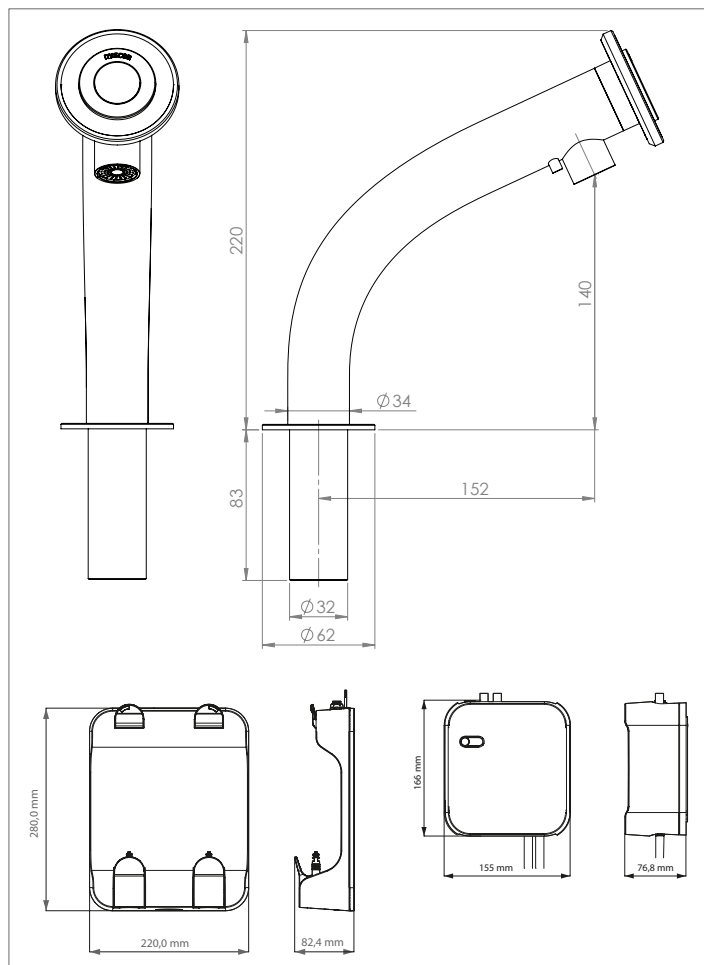

Unit: mm

1. Features
2. Standard miscea **CLASSIC** faucet **in new conical shape** - Electronic faucet with 3 selectable fluid options
   - Faucet user interface made of high quality laser engraved glass
   - LED display for temperature feedback
   - Automatic flushing for prevention of waterborne bacteria. Cycles completely adjustable via the miscea remote control (sold separately).
   - Touch free water temperature controls
   - Activation of '+' and '-' sectors at the same time to start Bucket-Fill mode function

1. Scope of delivery
2. Standard miscea **CLASSIC** faucet **in new conical shape**
   - Waterbox component - houses the electronics and solenoid valve
   - Soapbox component for use with pouch refills
   - 1L x miscea Disinfectant
   - 1L x miscea Handwash soap
   - 2 x 84 cm stainless steel braided hoses for hot and cold water connections
   - 2 pin EU power plug
   - Installation kit
   - Instruction manual