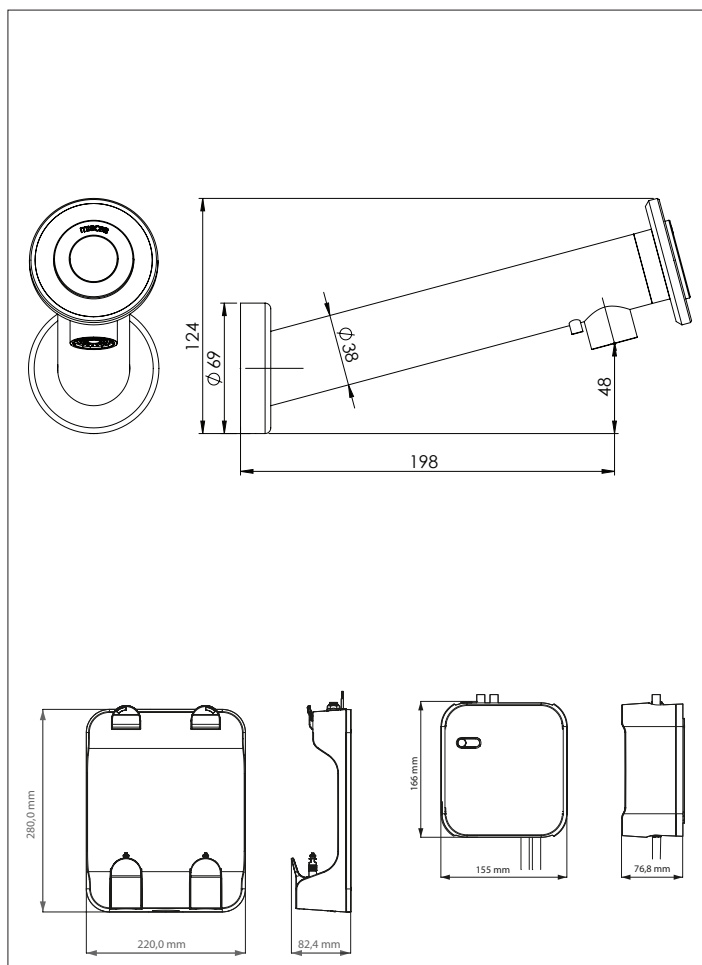

Product **miscea CLASSIC WALL For Pouch**

Description Touch free, electronically controlled water faucet with integrated soap and disinfectant dispensers.

Mount Wall
Soapbox Type miscea Soapbox Pouch (Details on pg. 25)

Specifications
Voltage 24 V_{DC}
Input voltage 100 ~ 240 V_{AC} / 50 - 60 Hz
Operating pressure 0,5 - 8 bar
Max. water temp 70 °C
IP rating of PCB IP 55

Colour	Polished Chrome	Stainless Steel
Language display	English	English
Article no.	CCR3S1NCEN	CER3S1NCEN
	French	French
	CCR3S1NCFR	CER3S1NCFR
	German	German
	CCR3S1NCDE	CER3S1NCDE
Price €	1.095,00	1.095,00