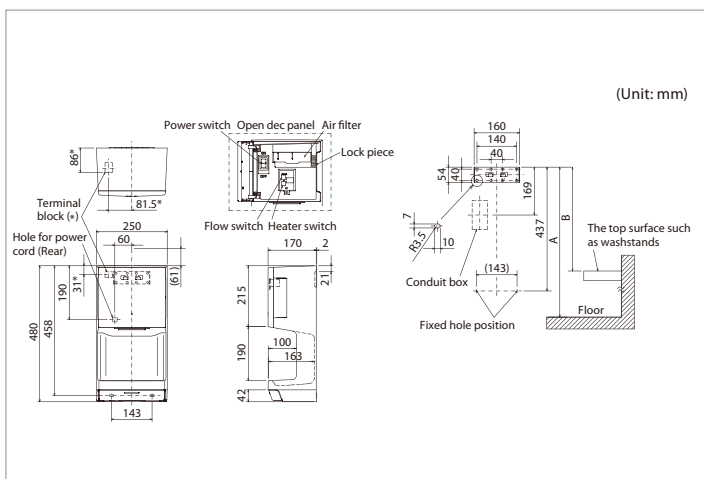

Article no. **S.03.006.001**

Price € **750,00**

Mitsubishi Electric Jet Towel Hand Dryer Accessories

Product **Stand for Mitsubishi Jet Towel™ Hand Dryer**

Description Stand for Jet Towel

Specifications

Dimensions 282.5 x 280.0 x 201.0 mm (H x W x D)