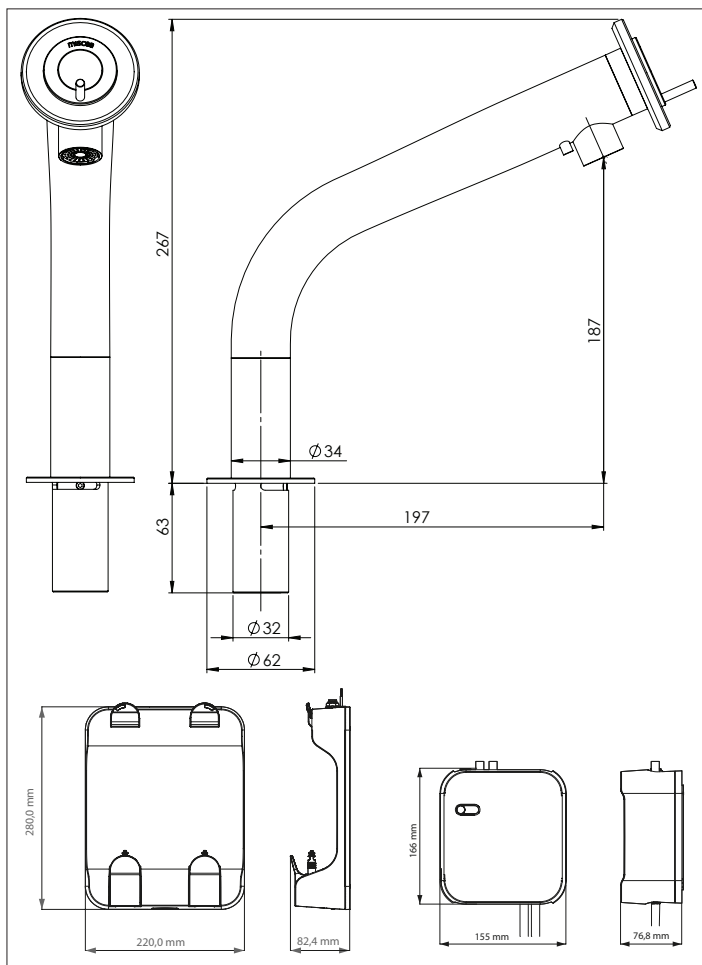

Product **miscea KITCHEN**
For Pouch

Description Touch free, electronically controlled water faucet with 2 integrated liquid dispensers.

Mount Deck
Soapbox Type miscea Soapbox Pouch (Details on pg. 25)

Specifications
Voltage 24 V_{DC}
Input voltage 100 ~ 240 V_{AC} / 50 - 60 Hz
Operating pressure 0,5 - 8 bar
Max. water temp 70 °C
IP rating of PCB IP 55

Colour Polished Chrome

Water Flow Regulator	NOT INCLUDED
Article no.	KCR4S1NC0
Price €	1.150,00
Water Flow Regulator	INCLUDED
Article no.	KCR4S1NC
Price €	1.250,00