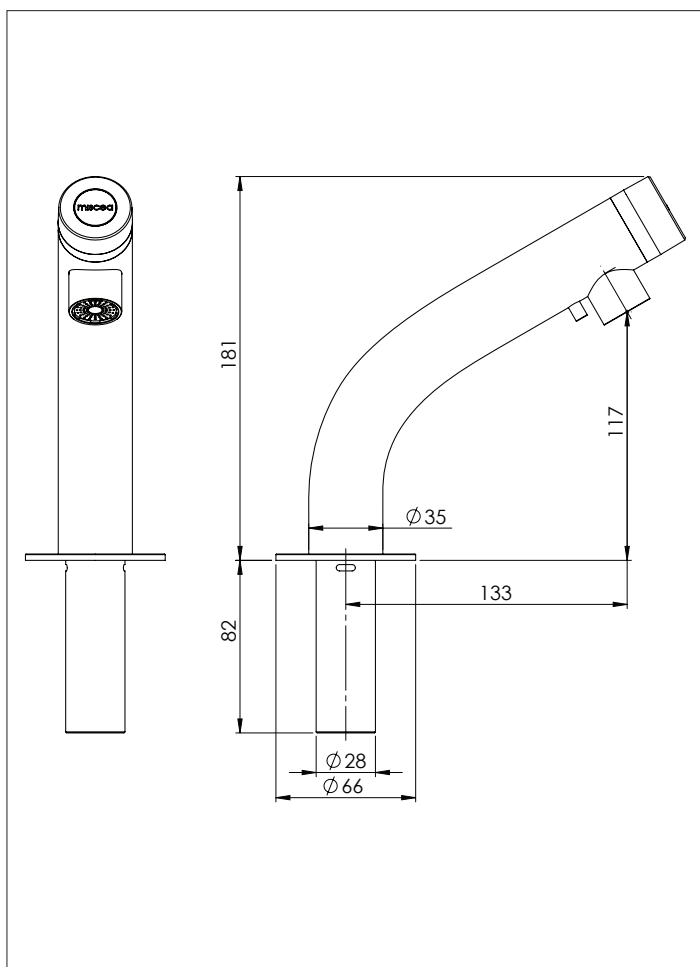

Unit: mm

1. Features
2. Standard miscea **LIGHT** faucet
   - Electronic faucet with water option only.
   - User interface made of durable Makrolon (UI)
   - Pulsing LED light on faucet indicates system is ready for use
   - Automatic flushing for prevention of waterborne bacteria. Cycles completely adjustable via the miscea remote control (sold separately).
   - Electronics and solenoid valve designed into faucet
   - Waterbox not required due to compact design

1. Scope of delivery
2. Standard miscea **LIGHT** faucet for water only
   - 1 x 84 cm stainless steel braided hose for water connection
   - Installation kit
   - Instruction manual