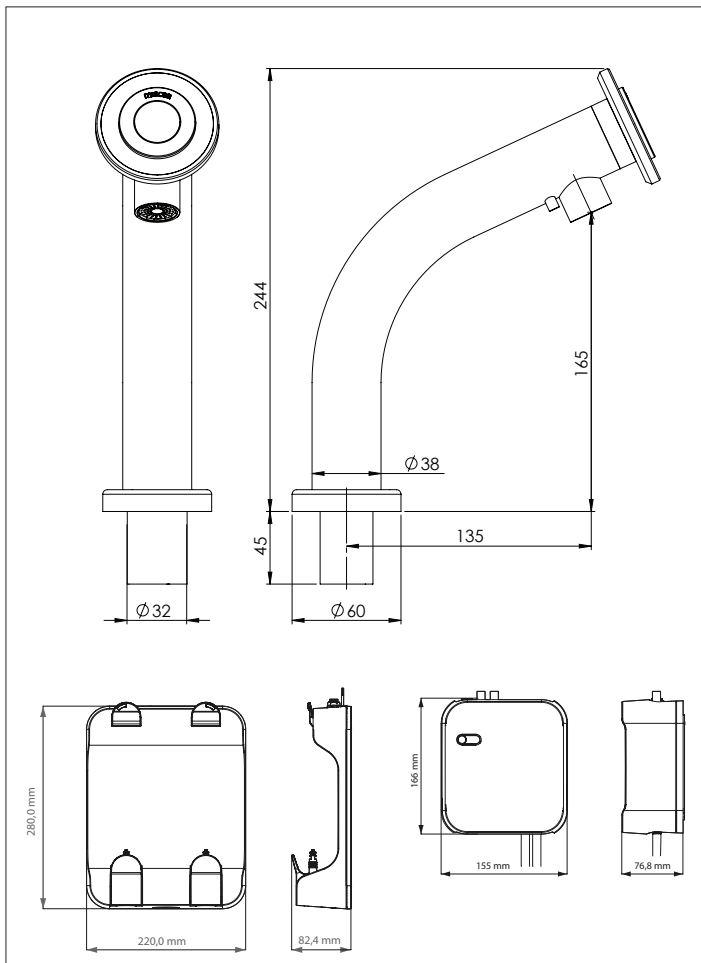

Unit: mm

1. Features
2. Standard miscea **CLASSIC** faucet - Electronic faucet with 3 selectable fluid options
   - Faucet user interface made of high quality laser engraved glass
   - LED display for temperature feedback
   - Automatic flushing for prevention of waterborne bacteria. Cycles completely adjustable via the miscea remote control (sold separately).
   - Touch free water temperature controls
   - Activation of '+' and '-' sectors at the same time to start Bucket-Fill mode function

1. Scope of delivery
2. Standard miscea **CLASSIC** faucet
   - Waterbox component - houses the electronics and solenoid valve
   - Soapbox component for use with pouch refills
   - 1L x miscea Disinfectant
   - 1L x miscea Handwash soap
   - 2 x 84 cm stainless steel braided hoses for hot and cold water connections
   - 2 pin EU power plug
   - Installation kit
   - Instruction manual