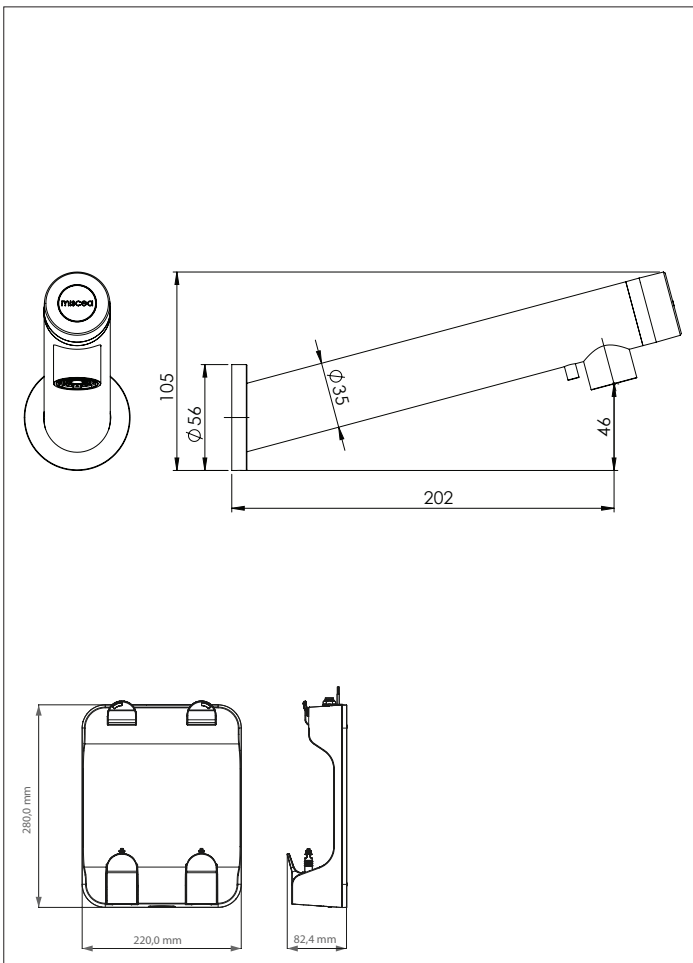

Unit: mm

1. Features
2. Wall miscea **LIGHT** faucet with integrated disinfectant dispenser - Electronic faucet with water and disinfectant option.
   - User interface made of durable Makrolon (UI)
   - Pulsing LED light on faucet indicates system is ready for use
   - Automatic flushing for prevention of waterborne bacteria. Cycles completely adjustable via the miscea remote control (sold separately).
   - Electronics and solenoid valve designed into faucet
   - Waterbox not required due to compact design

1. Scope of delivery
2. Wall miscea **LIGHT** faucet with water and disinfectant dispenser.
   - Soapbox component for use with pouch refills
   - System must be used with 2 pouches
   - 2 x 1L miscea Disinfectant
   - 1 x 84 cm stainless steel braided hose for water connection
   - Installation kit
   - Instruction manual