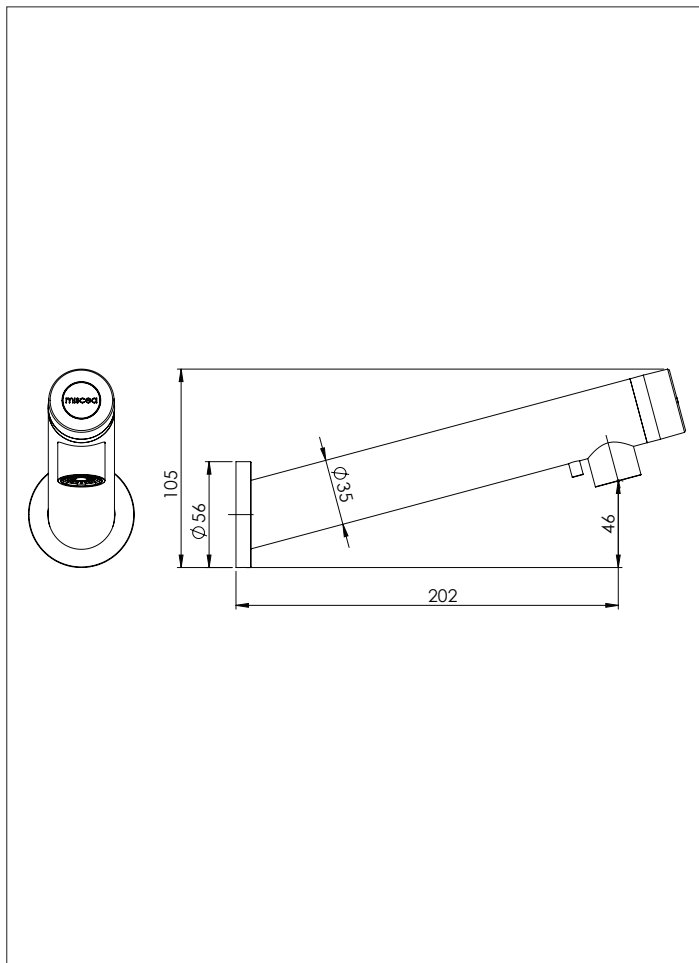

1. Features
2. Wall mount miscea **LIGHT** faucet Electronic faucet with water option only.
   - User interface made of durable Makrolon (UI)
   - Pulsing LED light on faucet indicates system is ready for use
   - Automatic flushing for prevention of waterborne bacteria. Cycles completely adjustable via the miscea remote control (sold separately).
   - Electronics and solenoid valve designed into faucet
   - Waterbox not required due to compact design

1. Scope of delivery
2. Wall mount miscea **LIGHT** faucet for water only
   - 1 x 84 cm stainless steel braided hose for water connection
   - Installation kit
   - Instruction manual

Unit: mm