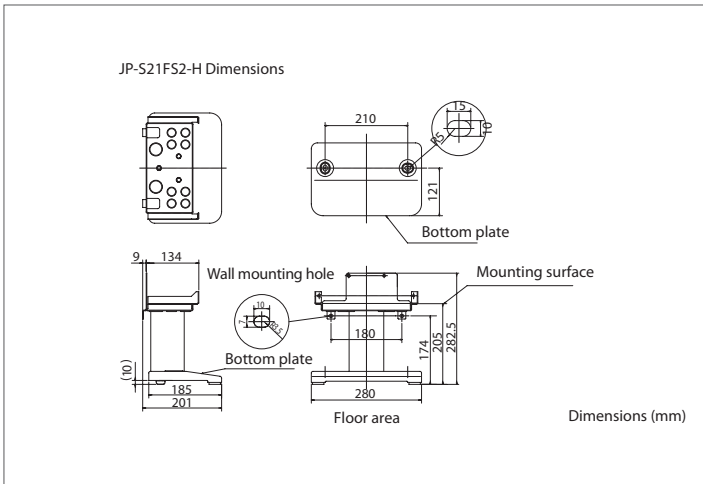

Article no.

S.03.004.001

Price €

199,00