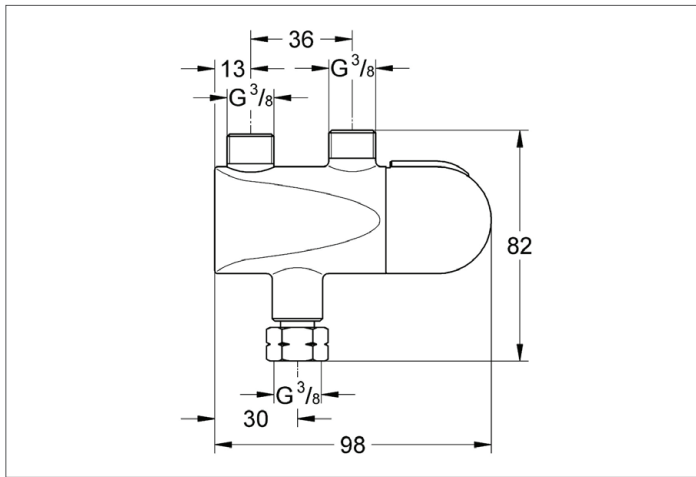

Accessories

Unit: mm

Product **TMV Grohtherm Micro**

Description Thermostatic mixers are designed for hot water supply via pressurised storage heater and utilised in this way provide the best temperature accuracy. With sufficient power (from 18 kW to 250 kcal/min) electric or gas instantaneous heaters are also suitable.

Safe limitation of max. outlet temperature via preset thermostats on every standard wash basin mixer (thermal scalding protection).

Thermostat mixers cannot be used in conjunction with low-pressure storage heaters (displacement water heaters).

Connection hose included.

Specifications

Min. flow pressure	1 bar
Max. operating pressure	10 bar
Recommended flow pressure	1-5 bar
Test pressure	16 bar
Flow rate at 3 bar flow pressure	approx. 20 L/min
Max water temp. at hot water inlet	80 °C
Pre-adjustment	40 °C
Min. flow rate	5 L/min

Colour
Art. Nr.

Polished Chrome
S.02.032.001

Price €

149,00