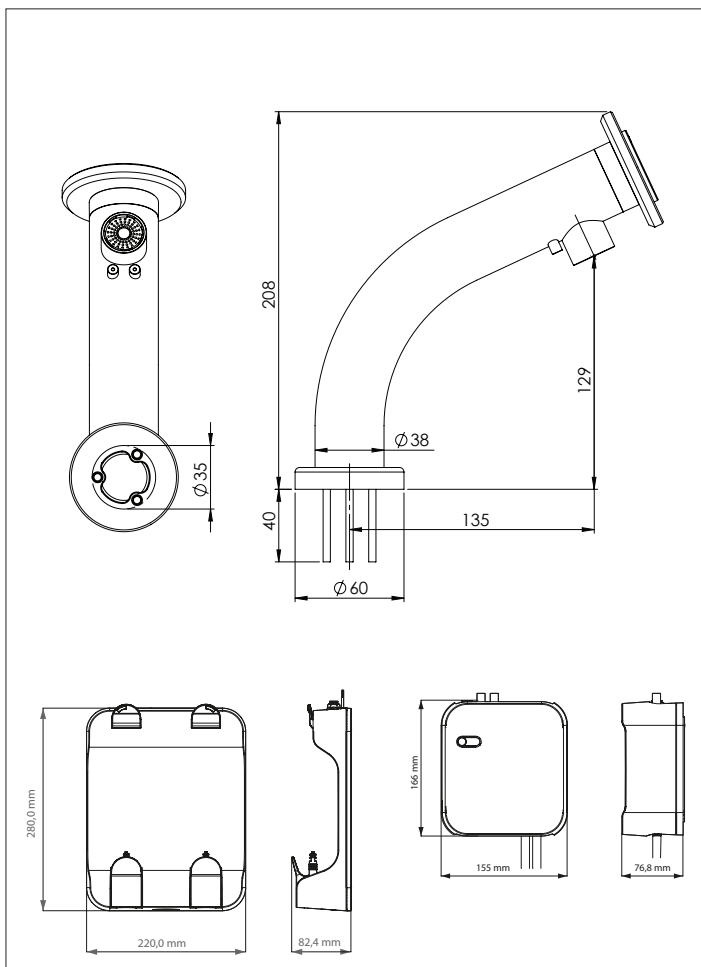

Product **miscea CLASSIC SMALL For Pouch**

Description Touch free, electronically controlled water faucet with integrated soap and disinfectant dispensers.

Mount Deck

Soapbox Type miscea Soapbox Pouch (Details on pg. 25)

Specifications

Voltage 24 V_{DC}
Input voltage 100 ~ 240 V_{AC} / 50 - 60 Hz
Operating pressure 0,5 - 8 bar
Max. water temp 70 °C
IP rating of PCB IP 55

Colour	Polished Chrome	Stainless Steel
Language display	English	English
Article no.	CCR2S1NCEN	CER2S1NCEN
	French	French
	CCR2S1NCFR	CER2S1NCFR
	German	German
	CCR2S1NCDE	CER2S1NCDE
Price €	1.095,00	1.095,00

Unit: mm