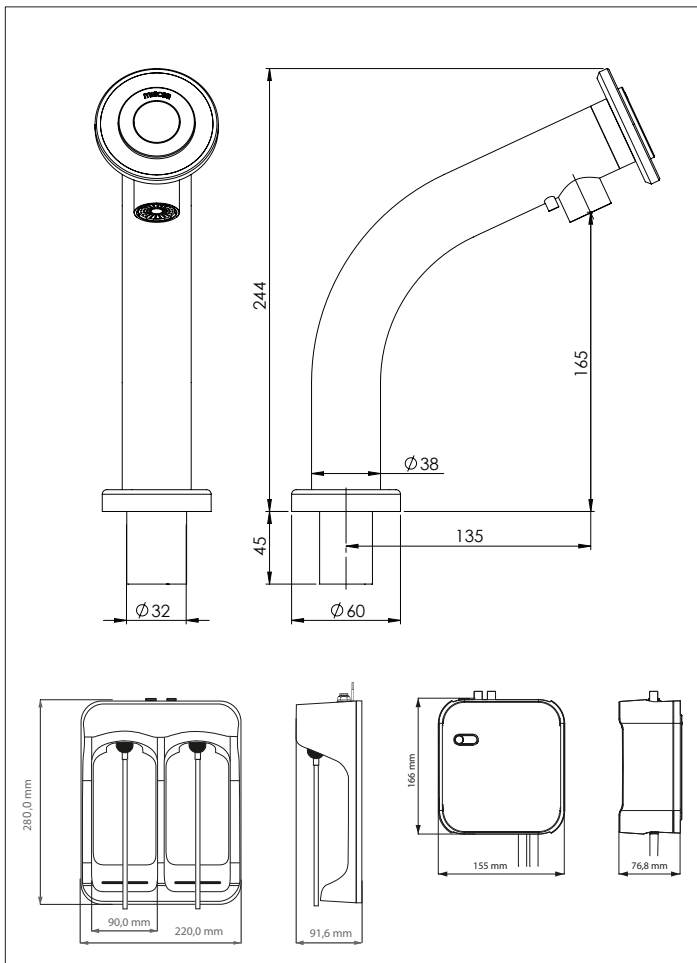

Unit: mm

1. Features
2. Standard miscea **CLASSIC** faucet - Electronic faucet with 3 selectable fluid options
   - Faucet user interface made of high quality laser engraved glass
   - LED display for temperature feedback
   - Automatic flushing for prevention of waterborne bacteria. Cycles completely adjustable via the miscea remote control (sold separately).
   - Touch free water temperature controls
   - Activation of '+' and '-' sectors at the same time to start Bucket-Fill mode function

1. Scope of delivery
2. Standard miscea **CLASSIC** faucet
   - Waterbox component - houses the electronics and solenoid valve
   - Soapbox component for use with bottle refills
   - 1L x miscea Disinfectant
   - 1L x miscea Handwash soap
   - 2 x 84 cm stainless steel braided hoses for hot and cold water connections
   - 2 pin EU power plug
   - Installation kit
   - Instruction manual