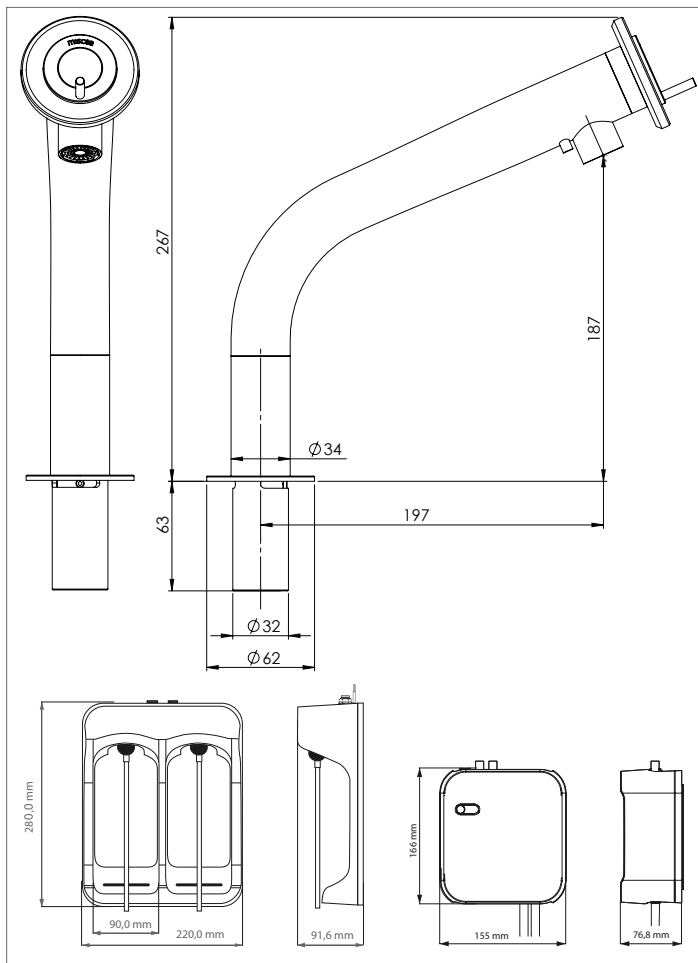

Product **miscea KITCHEN**
For Bottle - For use in healthcare facilities

Description Touch free, electronically controlled water faucet with 2 integrated liquid dispensers.

Mount Deck
Soapbox Type miscea Soapbox Bottle (Details on pg. 25)

Specifications
Voltage 24 V_{DC}
Input voltage 100 ~ 240 V_{AC} / 50 - 60 Hz
Operating pressure 0,5 - 8 bar
Max. water temp 70 °C
IP rating of PCB IP 55

Colour Polished Chrome

Water Flow Regulator	NOT INCLUDED
Article no.	KCR4S2NC0
Price €	1.250,00
Water Flow Regulator	INCLUDED
Article no.	KCR4S2NC
Price €	1.350,00

Unit: mm