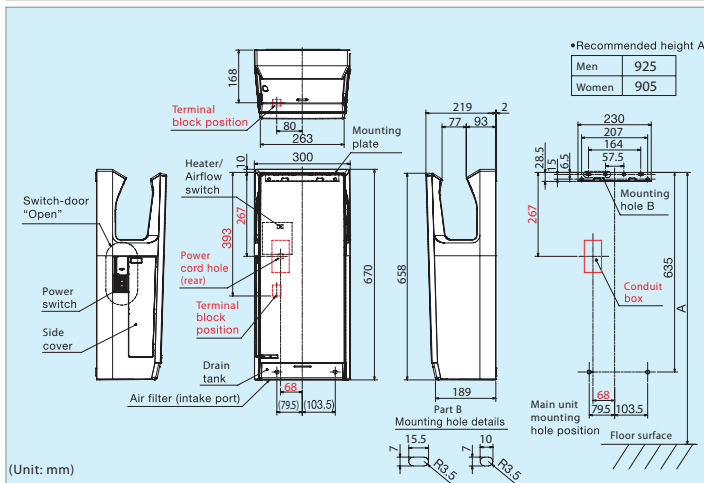

Product Mitsubishi Jet Towel™ Hand Dryer

Description Sensor operated high speed hand dryer - hygienically dries hands in 10 seconds.

Specifications
Power supply 220 ~ 240 V / 50 ~ 60 Hz
Available Modes High, Standard
Heater Yes - On/Off setting
Drying time 9 ~ 15 sec
Motor type Brushless DC motor
Safety components Thermal fuse, Thermal current breaker
Noise level 58 ~ 61 dB
Power cord None (Thermal block connection)
Weight 11 kg
Drain tank 0.8 L

1. Features
2. Antibacterial coating
   - Jet Towel™ Clean Filter
   - New noise suppression technology
   - Industry's lowest power consumption
   - Alcohol-resistant Resin
   - Easy for small children to use

Colour	White	Anthrazite	Silver
M.O.Q	N/A	N/A	20 units
Article no.	S.03.002.001	S.03.003.001	S.03.001.001

Unit Price € **925,00** **950,00** **975,00**