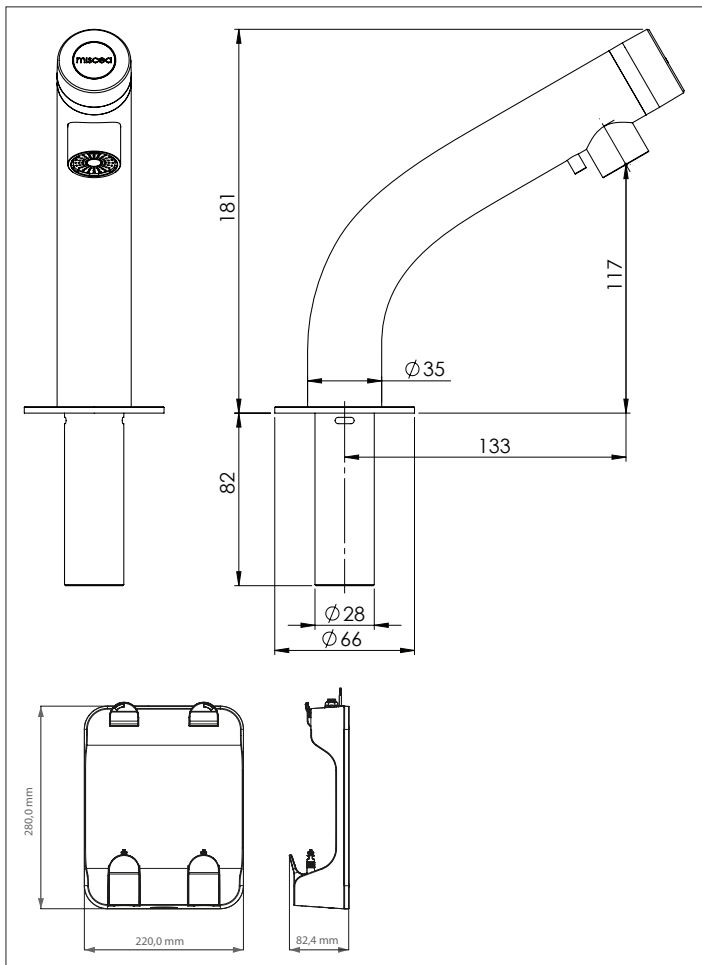

Product **miscea LIGHT STANDARD for Pouch (Soap)**

Description Touch free, electronically controlled water faucet with integrated soap dispenser.

Mount Deck
Soapbox Type miscea Soapbox Pouch (Details on pg. 25)

Specifications
Voltage 12 V_{DC}
Input voltage 100 ~ 240 V_{AC} / 50 - 60 Hz
Operating pressure 0,5 - 8 bar
Max. water temp 70 °C
IP rating of PCB IP 55

Colour	Polished Chrome	
Language display	English	English
AC power plug	US	EU
Article no.	LCR1S1-1NBEN	LCR1S1-1NCEN
		German
		EU
		LCR1S1-1NCDE
Price €	750,00	750,00