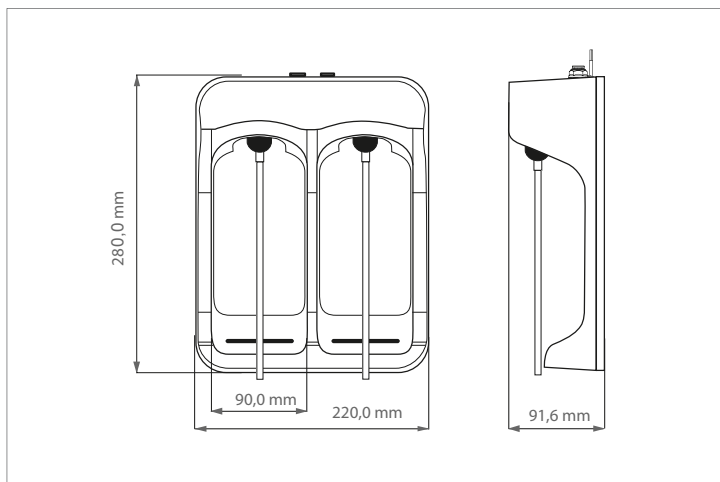

Product **miscea Soapbox Pouch**

Description miscea Soapbox unit makes changing liquids quick and easy for your miscea system. Keeps your liquid products upright and clean.

Mount Wall
Liquid type Vacuum Pouches

Specifications
Cable Length 126 cm

1. Features
2. Lever lock system securely keeps pouches in place.
   - Quick release levers make changing pouches quick, easy and mess free.

Colour White with grey details

Available with miscea **CLASSIC** miscea **KITCHEN** miscea **LIGHT**

Article no. **B.01.200.001** **B.01.202.001**

Price € **299,00** **249,00**