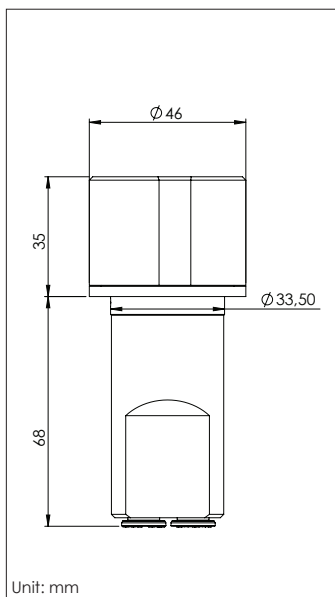

Accessories