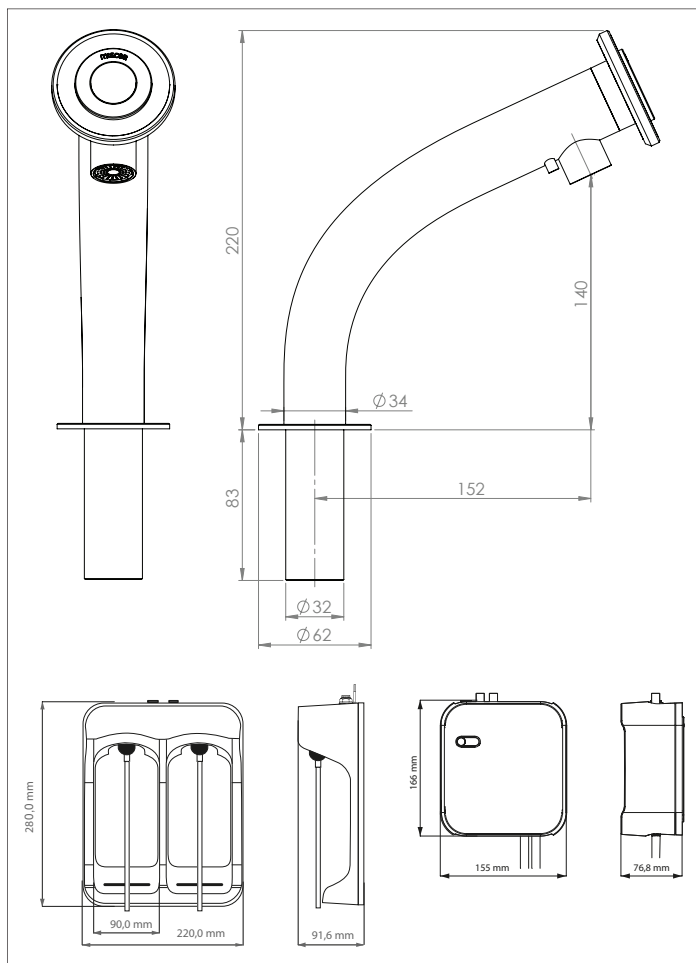

Unit: mm

1. Features
2. Standard miscia **CLASSIC** faucet **in new conical shape** - Electronic faucet with 3 selectable fluid options
   - Faucet user interface made of high quality laser engraved glass
   - LED display for temperature feedback
   - Automatic flushing for prevention of waterborne bacteria. Cycles completely adjustable via the miscia remote control (sold separately).
   - Touch free water temperature controls
   - Activation of '+' and '-' sectors at the same time to start Bucket-Fill mode function

1. Scope of delivery
2. Standard miscia **CLASSIC** faucet **in new conical shape**
   - Waterbox component - houses the electronics and solenoid valve
   - Soapbox component for use with bottle refills
   - 1L x miscia Disinfectant
   - 1L x miscia Handwash soap
   - 2 x 84 cm stainless steel braided hoses for hot and cold water connections
   - 2 pin EU power plug
   - Installation kit
   - Instruction manual