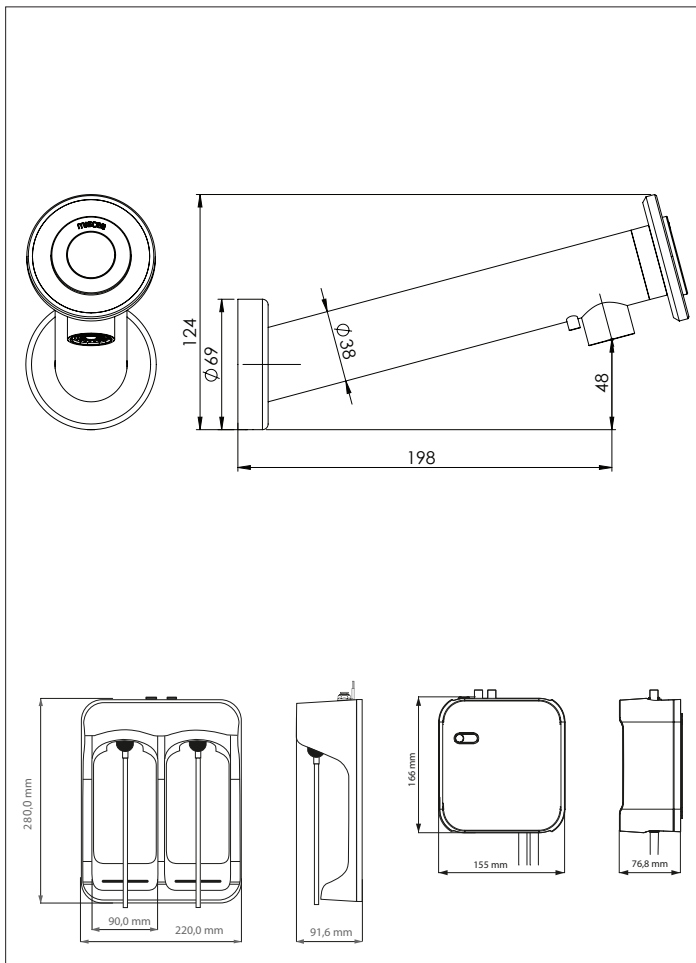

Product **miscea CLASSIC WALL For Bottle**

Description Touch free, electronically controlled water faucet with integrated soap and disinfectant dispensers.

Mount Wall
Soapbox Type miscea Soapbox Bottle (details on pg. 25)

Specifications
Voltage 24 V_{DC}
Input voltage 100 ~ 240 V_{AC} / 50 - 60 Hz
Operating pressure 0,5 - 8 bar
Max. water temp 70 °C
IP rating of PCB IP 55

Colour	Polished Chrome	Stainless Steel
Language display	English	English
Article no.	CCR3S2NCEN	CER3S2NCEN
	French	French
	CCR3S2NCFR	CER3S2NCFR
	German	German
	CCR3S2NCDE	CER3S2NCDE
Price €	1.195,00	1.195,00

Unit: mm