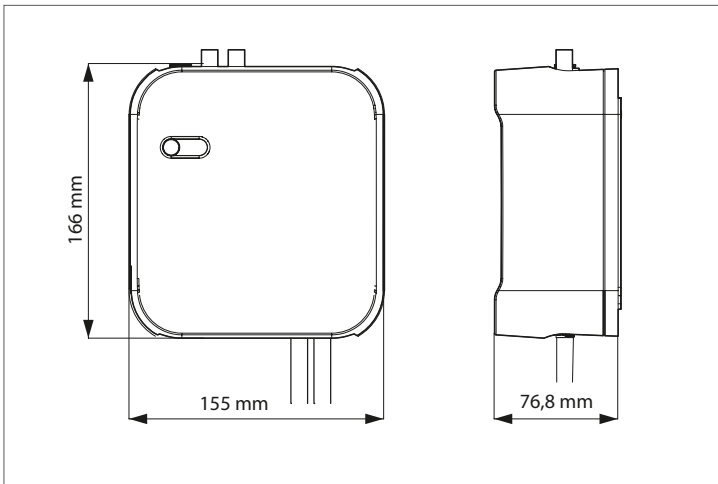

Price € **349,00**

System Components

Product **miscea Waterbox**

Description miscea Waterbox houses electronic components, the solenoid valve and other critical components of miscea systems.

Mount Wall

Specifications Please see miscea system of choice for full specifications.